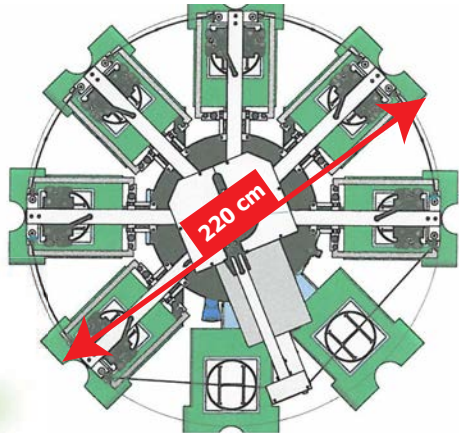

HEBBECKER
Quality

XS-LINE

plug'n'play
start now!

*gives you more than other
Screenprinting presses in its class*

8 pallets-5 printheads-1 Flash only 220 cm diameter!

sales@hebbecker.com
+49(0)7473 94990

MADE IN GERMANY

8 stations, 5 colors + 1 Flash
SIEMENS SMART-Touch-Screen
energy-efficient Servo-drive
for perfect print-registration +/-0,025 mm
variable & compact, **only 2,20 m diameter**
300x210 mm (A4 crosswise)/**12"x8,3"** large printsize
6 Standard-printing-programmes
+high-density + cool-stop - + sampling + start/finishing
+ double-index + multiflash
Squeegee-strokes individual adjustable (1-9)
off-contact adjustable
safety-photocell in the service-area
(loading/unloading station)
safety-cable between the stations
SPOT-Flash 300 x 210 mm, with Quick Start-Stop
medium-wave Quartz lamps, textile-friendly, Power-setting
Energy-requirements:
electric: 2,5 kW (incl. SPOT-Flash)
3x400 V PEN 16 A
compressed air: 7-8 bar, ca. 100 ltr./min